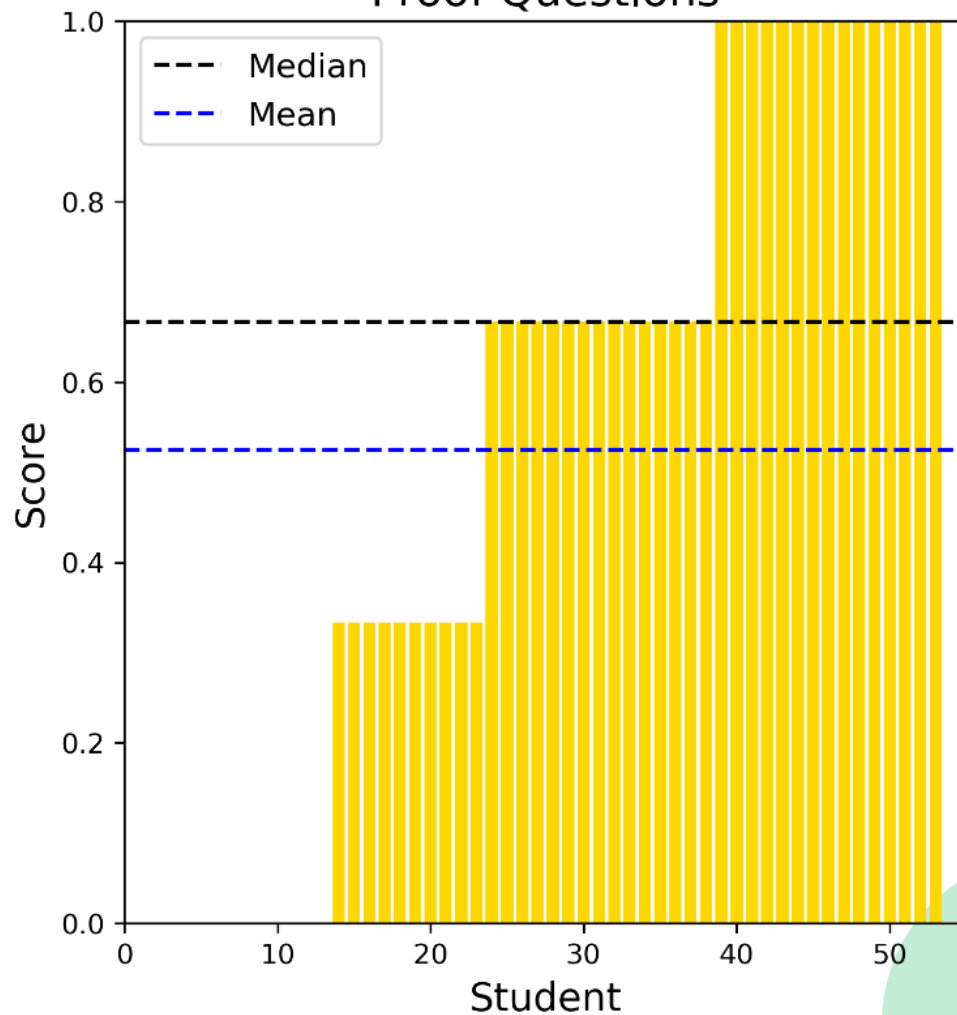

Undergraduate program in Applied Artificial Intelligence, Chung Yuan Christian University, Taoyuan, Taiwan

Midterm Exam Distribution

Arithmetic Questions

Proof Questions

Midterm Exam Distribution

Arithmetic Questions

Proof Questions

Midterm Exam Distribution

Arithmetic Questions

Proof Questions

Midterm Exam Distribution

Midterm :: Total Score

Midterm :: Total Score

Remind