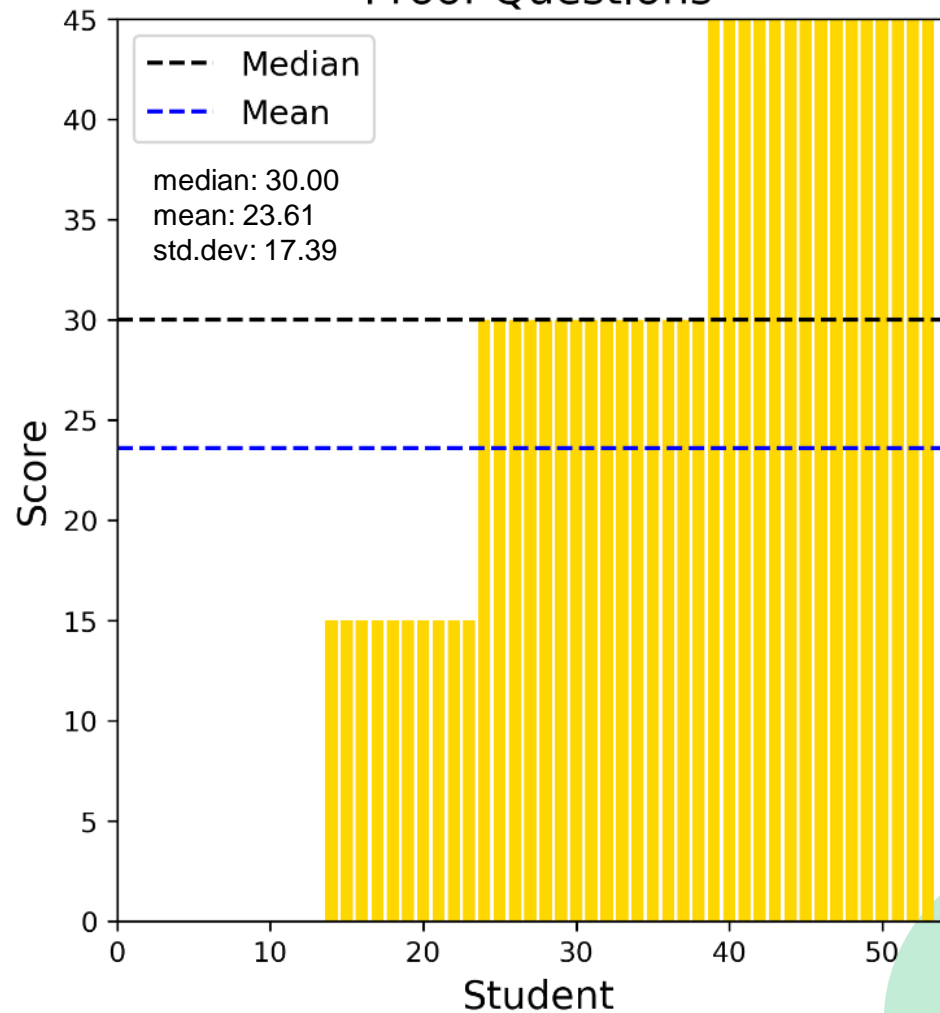

Probability & Statistics (1)

Midterm Exam

Asst. Prof. Chan, Chun-Hsiang

Master program in Intelligent Computing and Big Data, Chung Yuan Christian University, Taoyuan, Taiwan

Undergraduate program in Intelligent Computing and Big Data, Chung Yuan Christian University, Taoyuan, Taiwan

Undergraduate program in Applied Artificial Intelligence, Chung Yuan Christian University, Taoyuan, Taiwan

Midterm Exam Distribution

Arithmetic Questions

Proof Questions

Midterm Exam Distribution

Arithmetic Questions