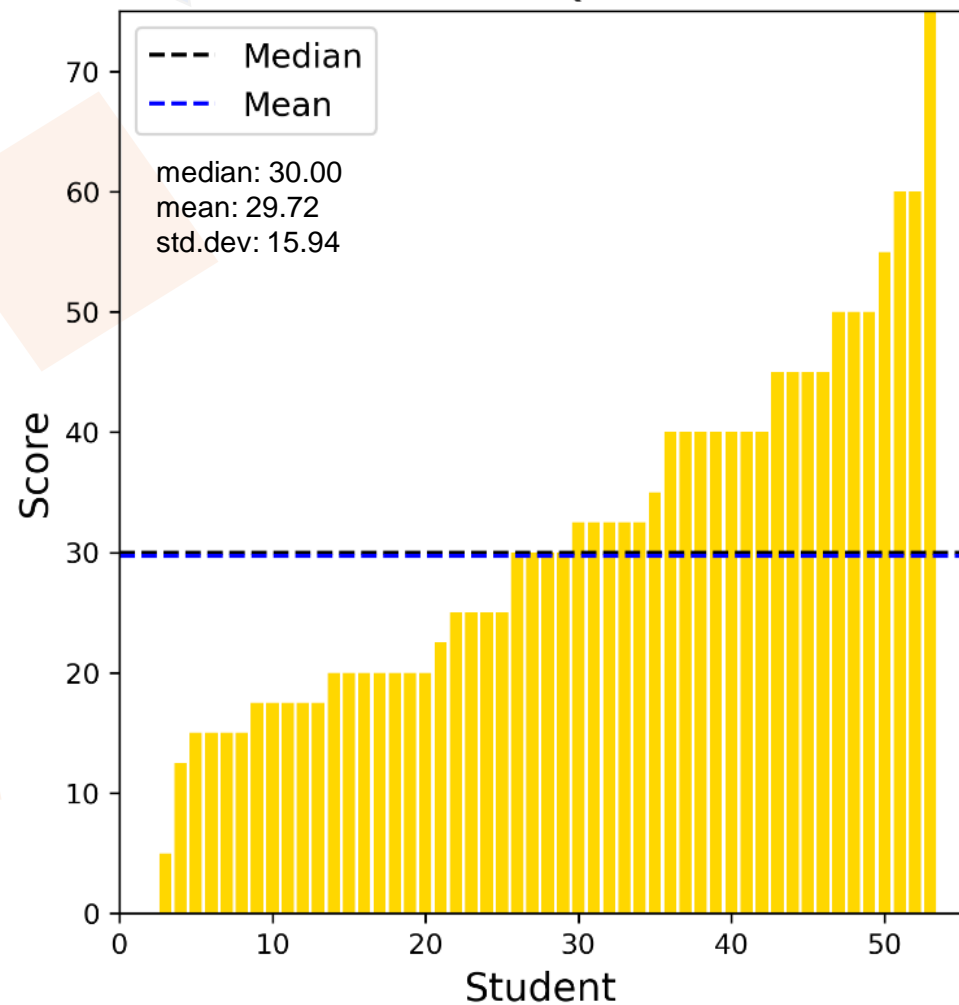

Probability & Statistics (1)

Midterm Exam

Asst. Prof. Chan, Chun-Hsiang

Master program in Intelligent Computing and Big Data, Chung Yuan Christian University, Taoyuan, Taiwan

Undergraduate program in Intelligent Computing and Big Data, Chung Yuan Christian University, Taoyuan, Taiwan

Undergraduate program in Applied Artificial Intelligence, Chung Yuan Christian University, Taoyuan, Taiwan

Midterm Exam Distribution

Arithmetic Questions

Proof Questions

Midterm Exam Distribution

Arithmetic Questions